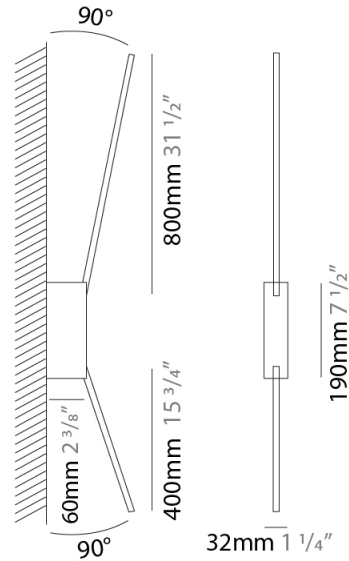

PROJECT	_____
TYPE	_____
SPECIFIER	_____
QUANTITY	_____
DATE	_____

SPILLO 2 ROD SURFACE

D42047- _____ - _____
base number   Color   Finish
                         Temperature   Options

1. To build a product code in our configurator select the specify button on the base model # product page
2. To build a manual product code on this datasheet choose from the options listed below in blue font and add the suffix to the base model #

GENERAL

Series: Spillo
Subseries: Spillo 2 Rod
Brand: Icone
Division: Design
Mounting Type: Surface
Mounting Location: Wall
Subcategory: Ambient

PHYSICAL

Shape: Rectangle
Width (mm): 32
Width (in): 1 1/4
Height (mm): 1390
Height (in): 54 3/4
Extension (mm): 860
Extension (in): 33 7/8
Light Distribution: Direct / Indirect
Fixture Finish: WHI / WHC / BLK / BGD
Fixture Material: Brass

ELECTRICAL

Lamp Type: LED
Total Output Wattage (W): 15.36
Dimming: 0-10V Dimming
Driver Included: Yes
Driver Location: Integrated
Driver Type: Constant Current - 120Vac - non-dimming
Driver Class: Class 2
Input Voltage (V): 120 - 277
Output Voltage (V): 12
Upon Request: (Not included - see components) Remote: 0-10Vdc dimming / 277Vac

LED

Color Temperature (°K): 2700 / 3000
Nominal Lumen (lm): 1320
CRI: >90 CRI
Lamp Life (hrs): 50000

OPTICAL

Adjustability: Tilt 90°

RATINGS AND CERTIFICATIONS

Certified By: Certified for North American Standards
IP rating: IP20