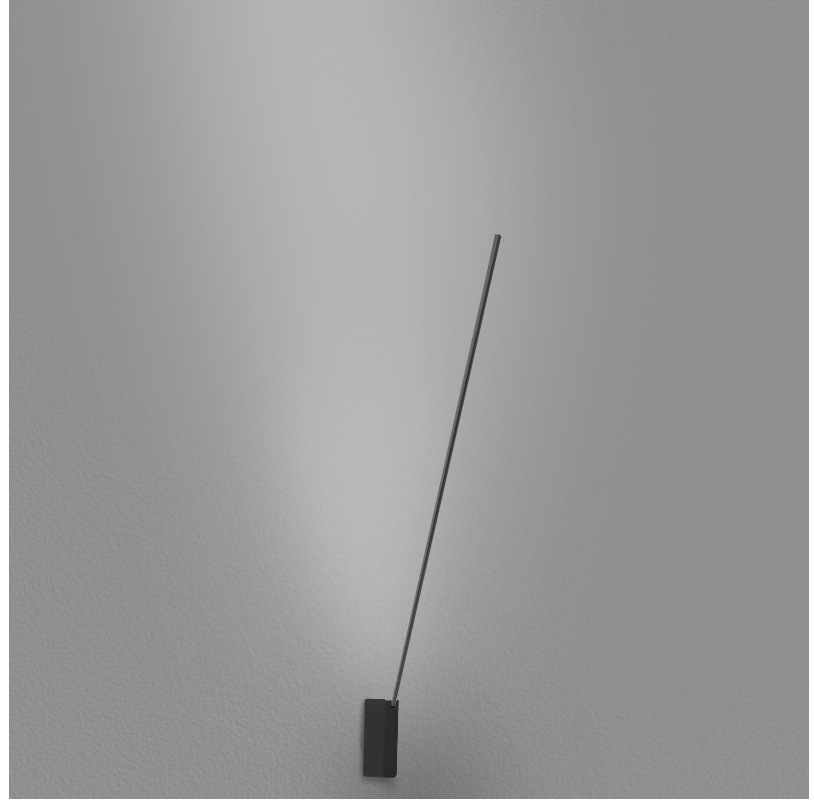

PROJECT	_____
TYPE	_____
SPECIFIER	_____
QUANTITY	_____
DATE	_____

SPILLO 1 ROD SURFACE

D42036- _____ - _____

base number   Color _____   Finish _____
Temperature   Options

1. To build a product code in our configurator select the specify button on the base model # product page
2. To build a manual product code on this datasheet choose from the options listed below in blue font and add the suffix to the base model #

GENERAL

Series: Spillo
Subseries: Spillo 1 Rod
Brand: Icone
Division: Design
Mounting Type: Surface
Mounting Location: Wall
Subcategory: Ambient

PHYSICAL

Shape: Rectangle
Width (mm): 32
Width (in): 1 ¼
Height (mm): 700
Height (in): 27 9/16
Extension (mm): 660
Extension (in): 26
Light Distribution: Direct / Indirect
Fixture Finish: WHI / WHC / BLK / BGD
Fixture Material: Brass

ELECTRICAL

Lamp Type: LED
Total Output Wattage (W): 7.92
Dimming: 0-10V Dimming
Driver Included: Yes
Driver Location: Integrated
Driver Type: Constant Voltage - 120Vac - non-dimming
Driver Class: Class 2
Input Voltage (V): 120 - 277
Output Voltage (V): 12
Upon Request: (Not included - see components) Remote: 0-10Vdc dimming / 277Vac

LED

Color Temperature (°K): 2700 / 3000
Nominal Lumen (lm): 660
CRI: >90 CRI
Lamp Life (hrs): 50000

OPTICAL

Adjustability: Tilt 90°

RATINGS AND CERTIFICATIONS

Certified By: Certified for North American Standards
IP rating: IP20