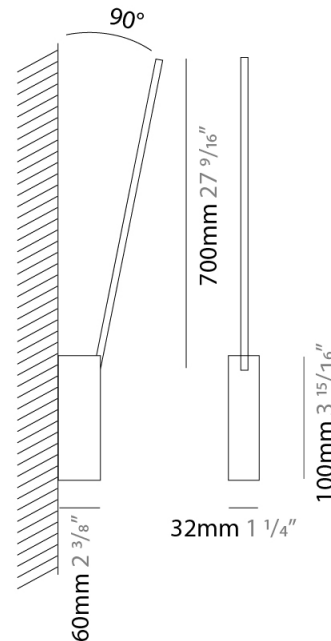

PROJECT	_____
TYPE	_____
SPECIFIER	_____
QUANTITY	_____
DATE	_____

SPILLO 1 ROD SURFACE

D42036- _____ - _____

base number   Color _____   Finish _____
Temperature   Options

1. To build a product code in our configurator select the specify button on the base model # product page
2. To build a manual product code on this datasheet choose from the options listed below in blue font and add the suffix to the base model #

GENERAL

Series: Spillo
Subseries: Spillo 1 Rod
Brand: Icone
Division: Design
Mounting Type: Surface
Mounting Location: Wall
Subcategory: Ambient

PHYSICAL

Shape: Rectangle
Width (mm): 32
Width (in): 1 ¼
Height (mm): 700
Height (in): 27 9/16
Extension (mm): 660
Extension (in): 26
Light Distribution: Direct / Indirect
Fixture Finish: WHI / WHC / BLK / BGD
Fixture Material: Brass

ELECTRICAL

Lamp Type: LED
Total Output Wattage (W): 7.92
Dimming: 0-10V Dimming
Driver Included: Yes
Driver Location: Integrated
Driver Type: Constant Voltage - 120Vac - non-dimming
Driver Class: Class 2
Input Voltage (V): 120 - 277
Output Voltage (V): 12
Upon Request: (Not included - see components) Remote: 0-10Vdc dimming / 277Vac

LED

Color Temperature (°K): 2700 / 3000
Nominal Lumen (lm): 660
CRI: >90 CRI
Lamp Life (hrs): 50000

OPTICAL

Adjustability: Tilt 90°

RATINGS AND CERTIFICATIONS

Certified By: Certified for North American Standards
IP rating: IP20